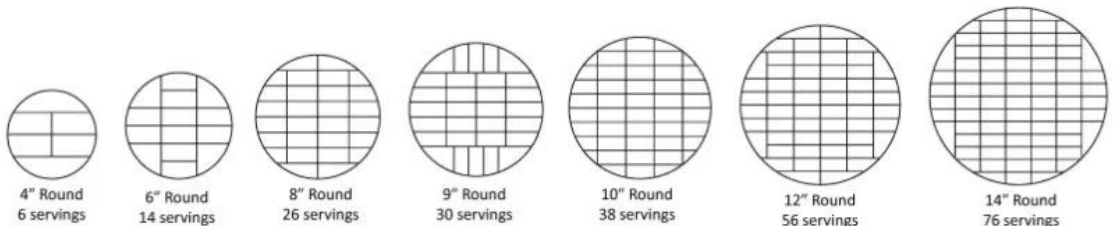

Wedding Cakes 1" x 2" Pieces	Party Cakes 2" x 2" Pieces	Wedding Cakes 1" x 2" Pieces	Party Cakes 2" x 2" Pieces
<p>8" Round 10 Servings</p>	<p>8" Round 8 Servings</p>	<p>12" Round 56 Servings</p>	<p>12" Round 28 Servings</p>
<p>8" Round 28 Servings</p>	<p>8" Round 14 Servings</p>	<p>14" Round 82 Servings</p>	<p>14" Round 41 Servings</p>
<p>10" Round 42 Servings</p>	<p>10" Round 21 Servings</p>	<p>16" Round 100 Servings</p>	<p>16" Round 50 Servings</p>

4" Round 6 servings
 6" Round 14 servings
 8" Round 26 servings
 9" Round 30 servings
 10" Round 38 servings
 12" Round 56 servings
 14" Round 76 servings

4" Square 8 servings
 6" Square 18 servings
 8" Square 32 servings
 9" Square 40 servings
 10" Square 50 servings
 12" Square 72 servings
 14" Square 98 servings

9" x 13" Sheet 29 servings
 11" x 15" Sheet 41 servings
 12" x 18" Sheet 54 servings
 14" x 22" Sheet 77 servings

6" 4-8 servings

7" 6-10 servings

8" 10-14 servings

10" 12-22 servings

9" 10-18 servings